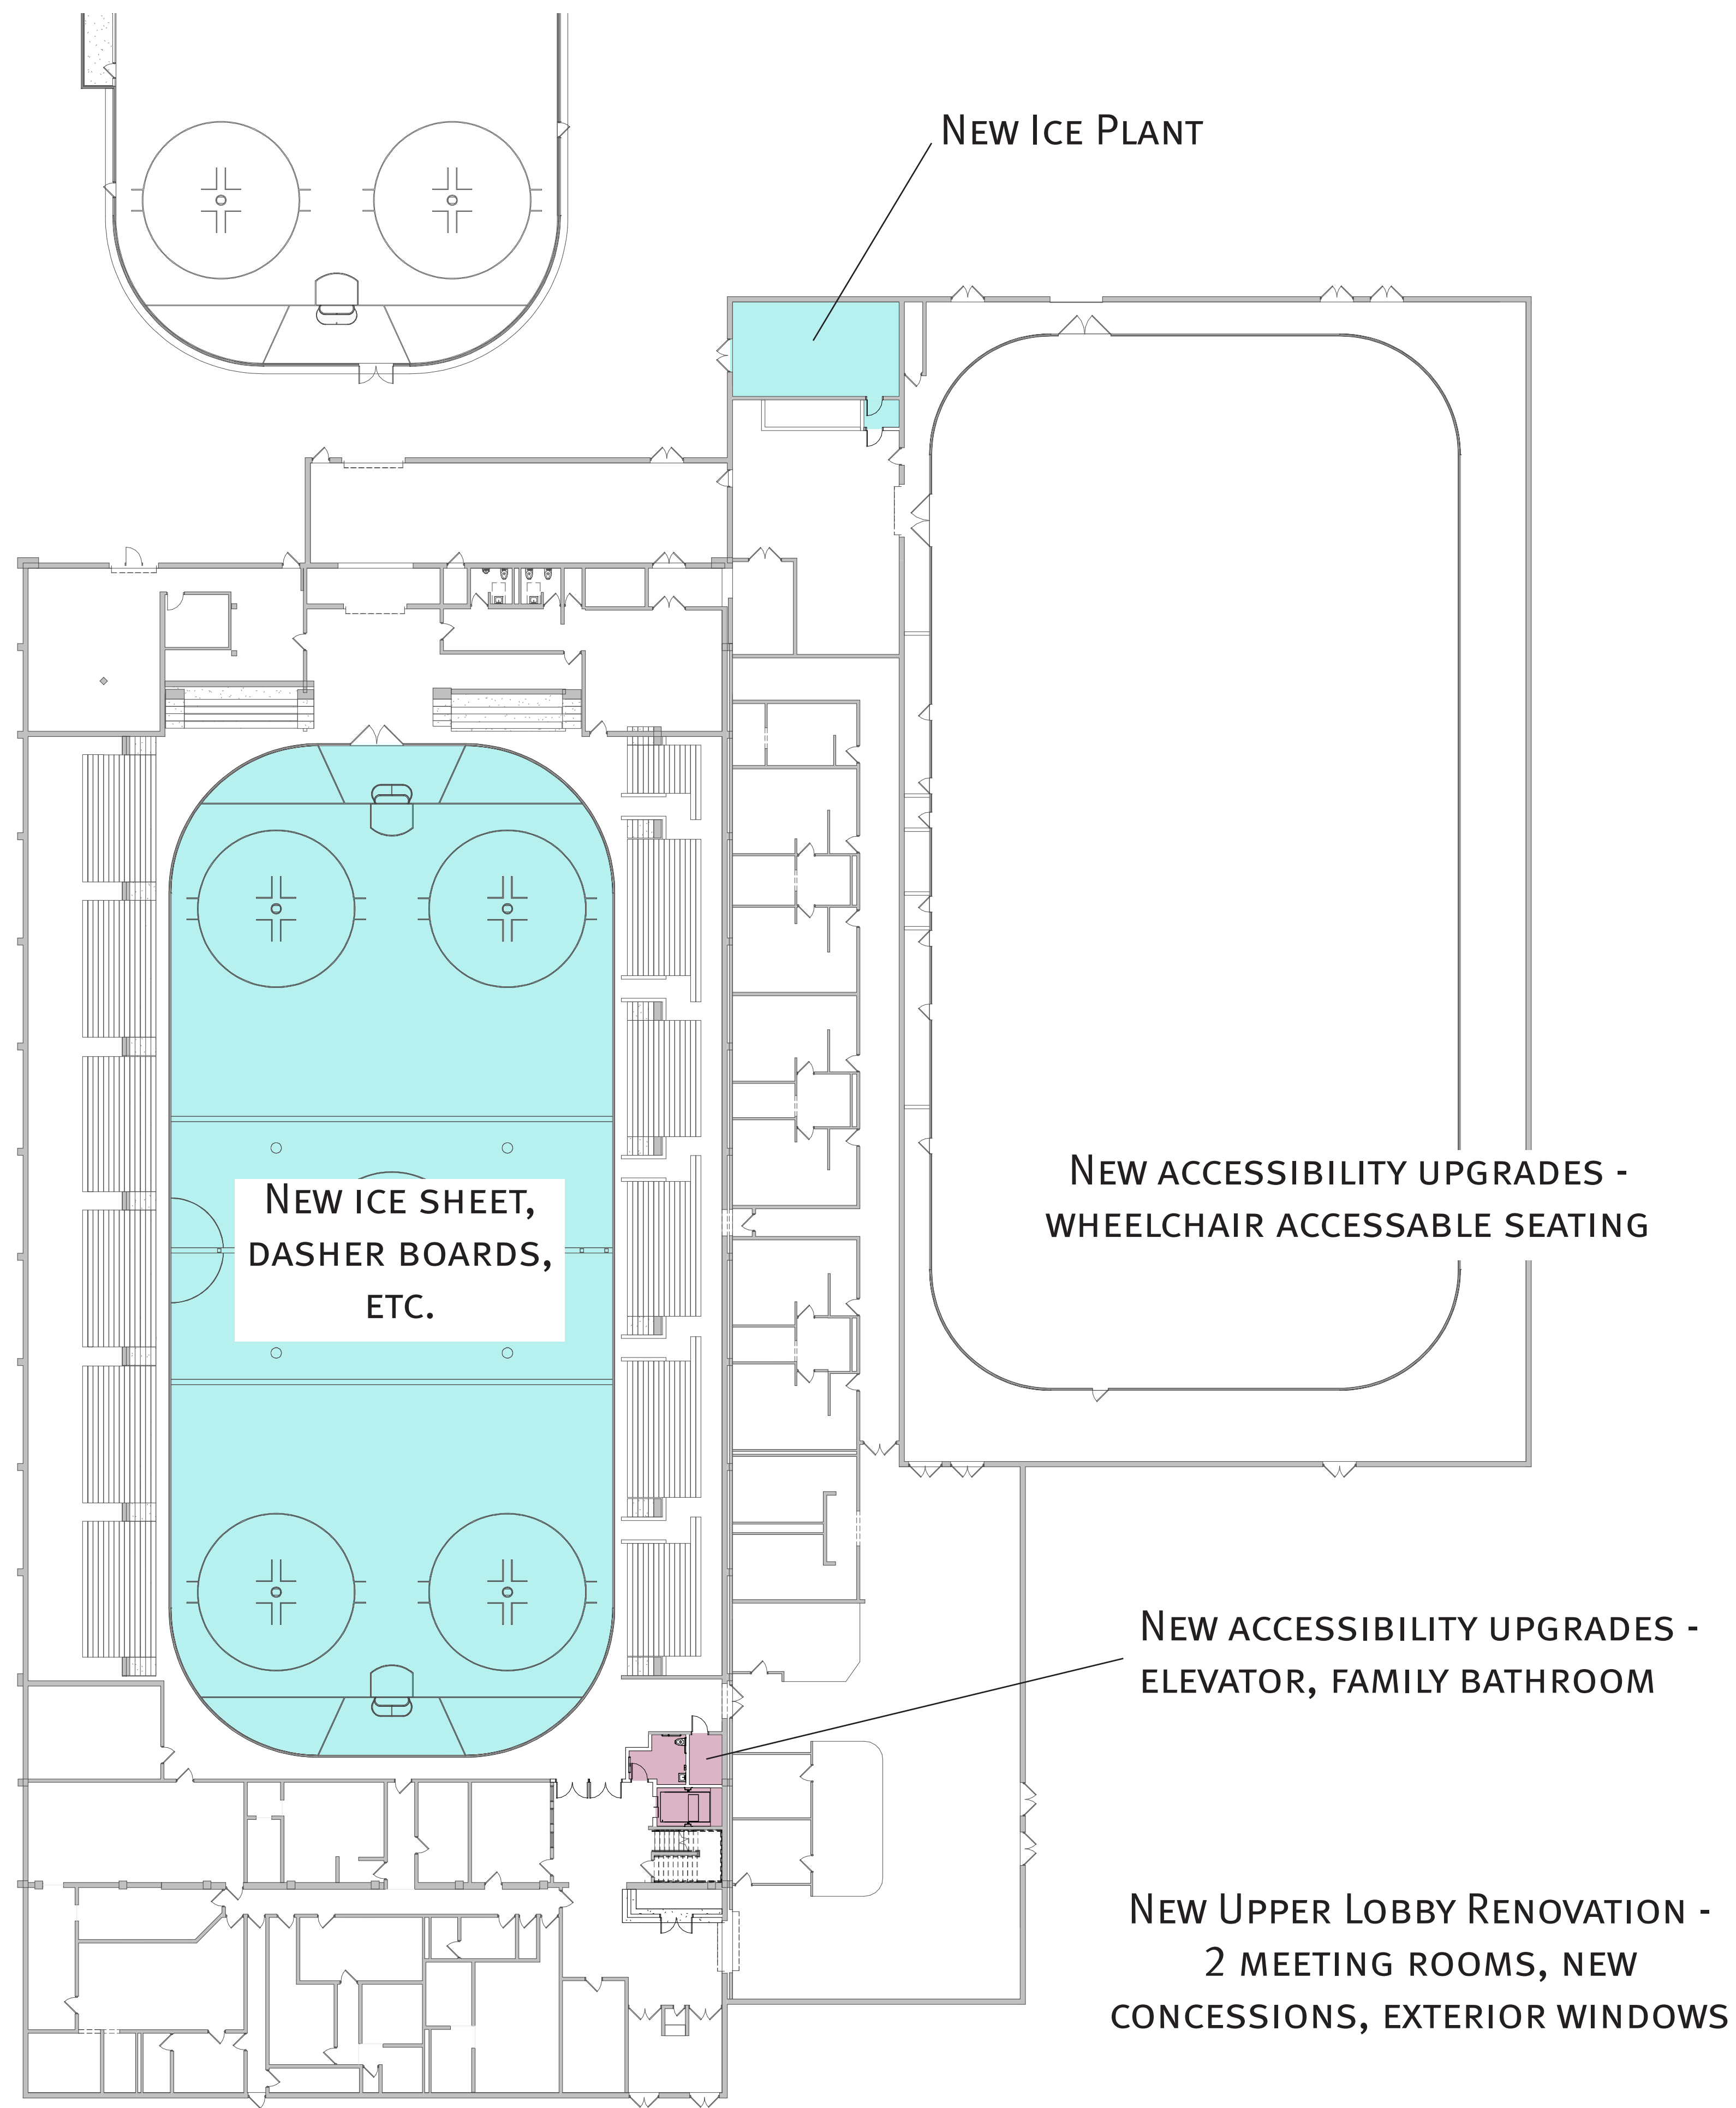

VIEW OF NEW WOOD TRUSS ROOF OVER MAIN ARENA

UPPER CONCOURSE CONFERENCE AREA

UPPER CONCOURSE VIEW TOWARDS NEW ELEVATOR

UPPER CONCOURSE VIEW TOWARDS WEST

OVERALL LEVEL 1 FLOOR PLAN

OVERALL LEVEL 2 FLOOR PLAN

ENLARGED LEVEL 2 FLOOR PLAN