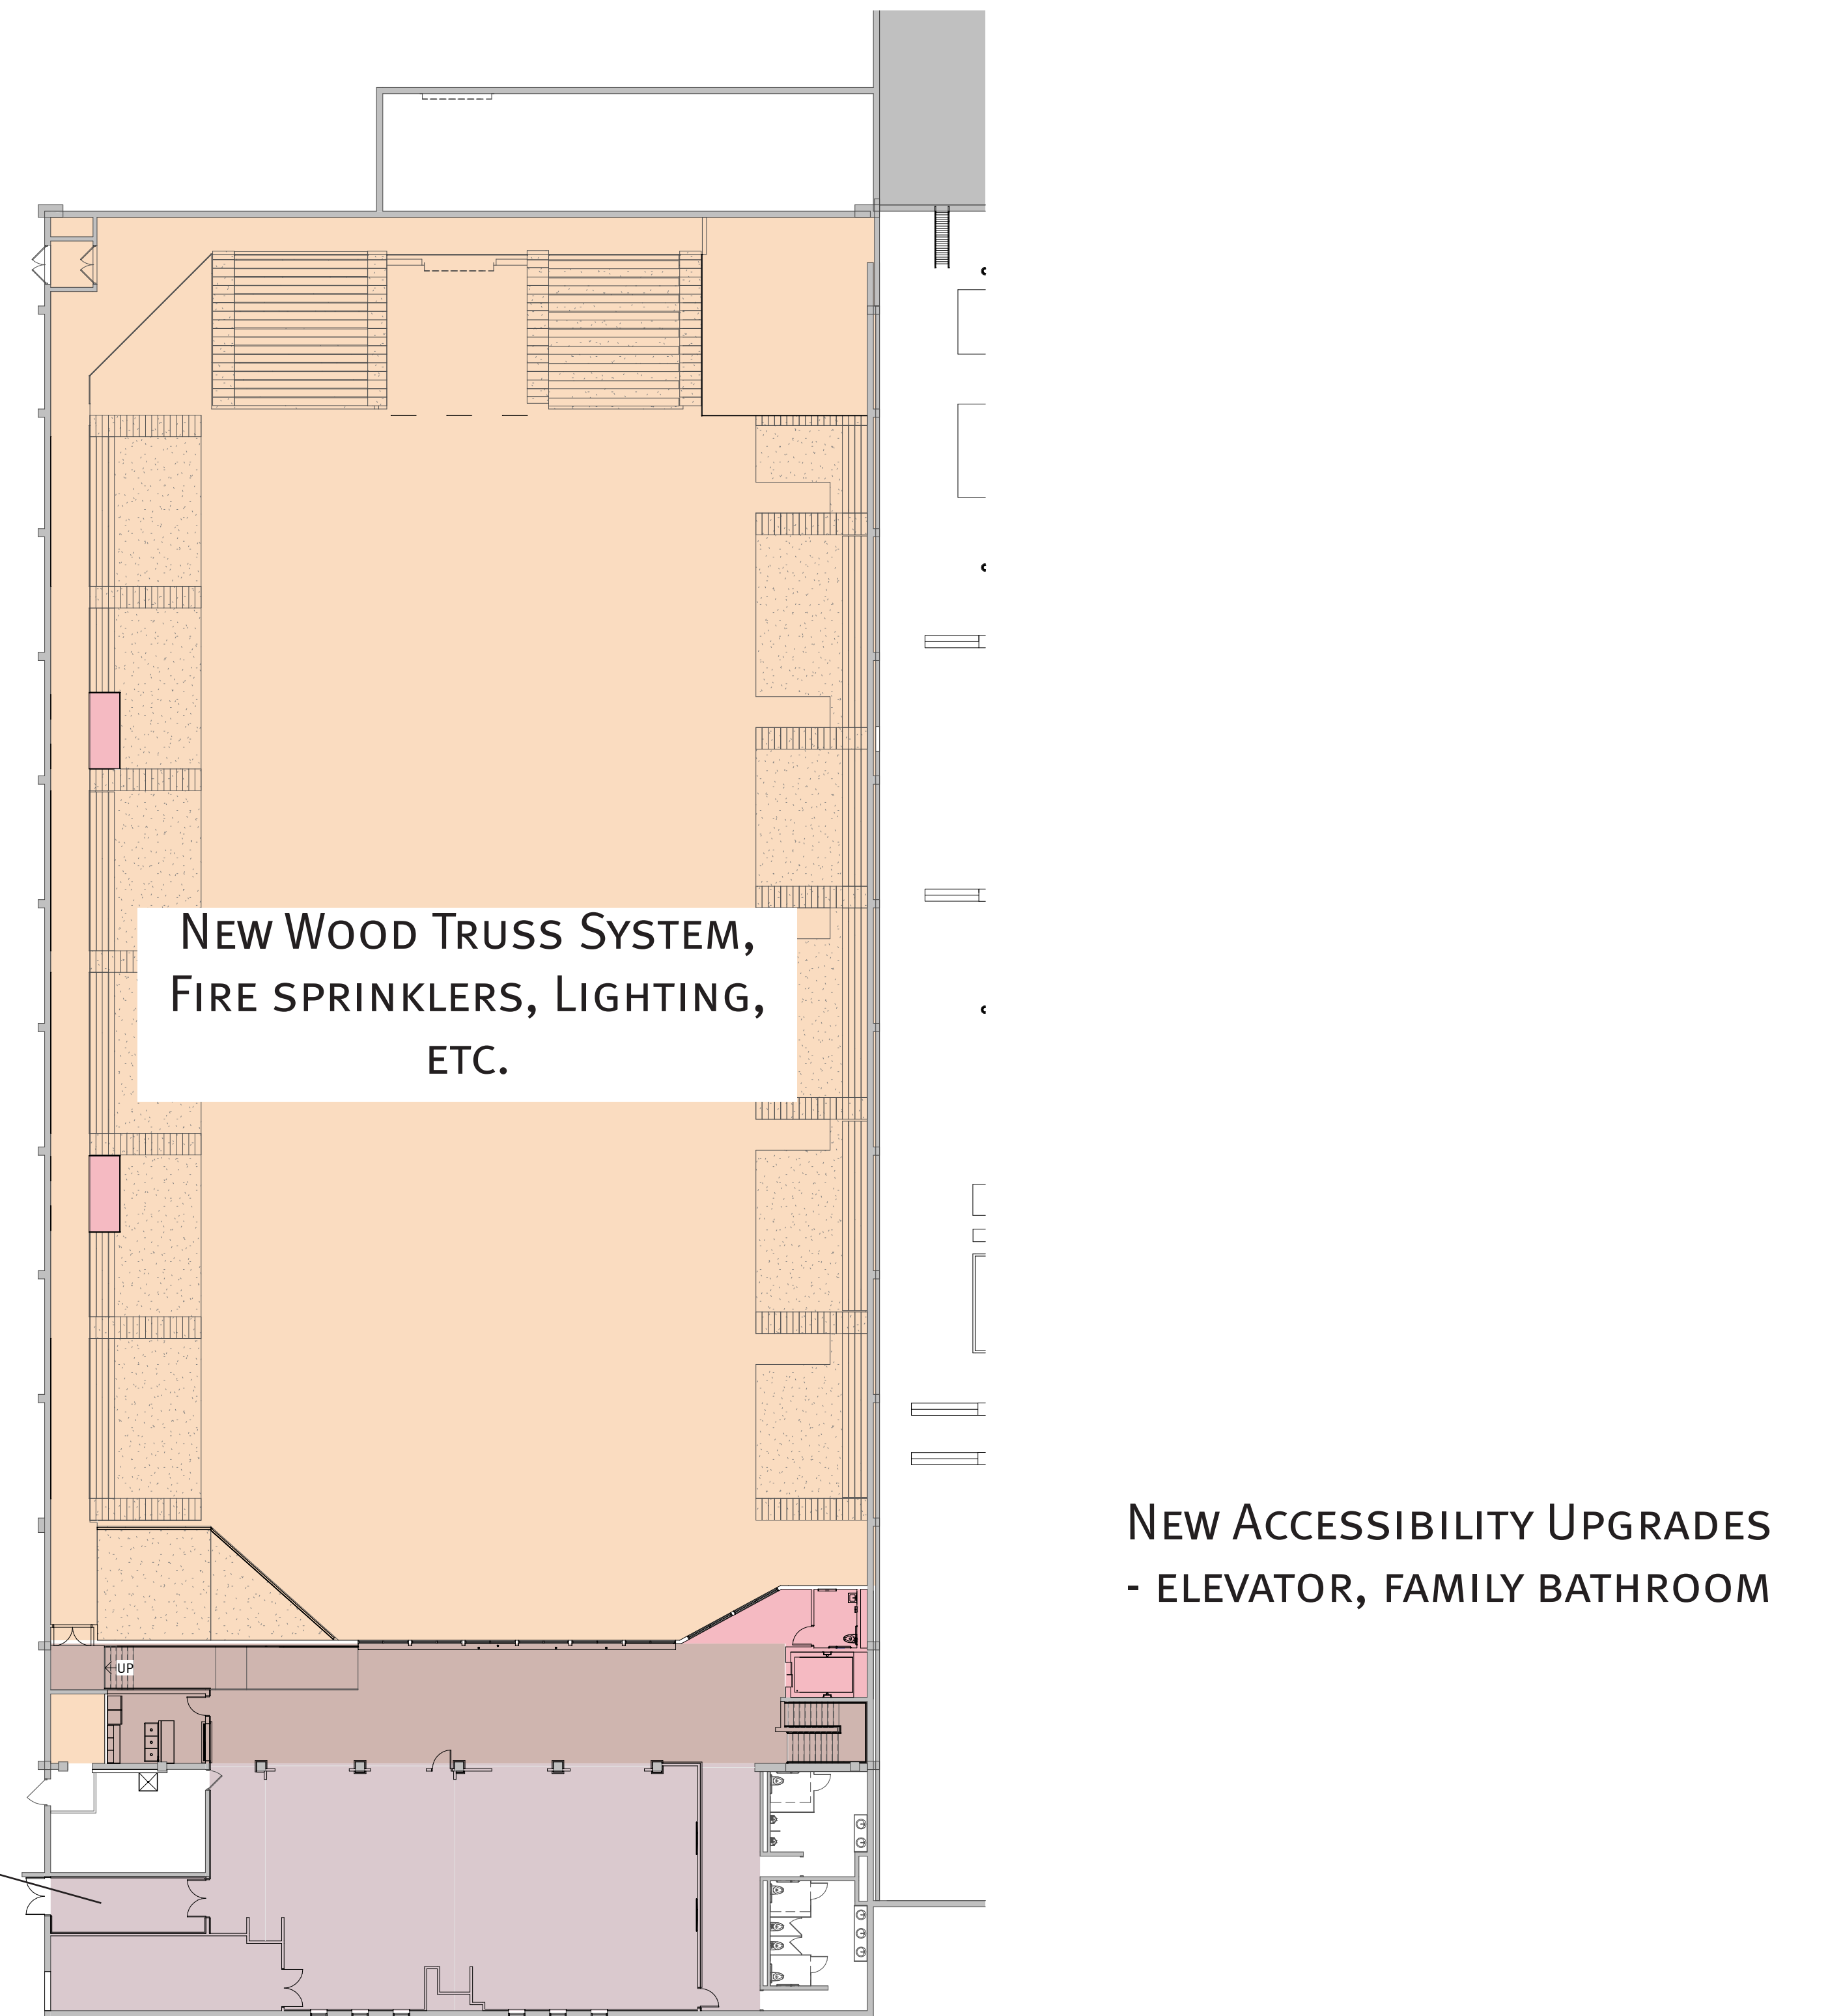

VIEW OF NEW WOOD TRUSS ROOF OVER MAIN ARENA

UPPER CONCOURSE CONFERENCE AREA

UPPER CONCOURSE VIEW TOWARDS NEW ELEVATOR

UPPER CONCOURSE VIEW TOWARDS WEST

OVERALL LEVEL 1 FLOOR PLAN

OVERALL LEVEL 2 FLOOR PLAN

ENLARGED LEVEL 2 FLOOR PLAN